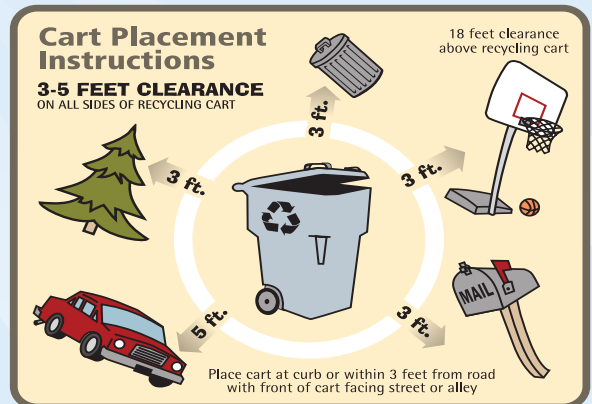

Milk and juice cartons

Aluminum and Tin cans

Buckets

plant pots

Glass bottles and jars

MASON COUNTY GARBAGE & RECYCLING

Solid Waste and Recycling Solutions
Residential, Commercial, and Drop Boxes
PO Box 787 • 81 E. Wilbur's Way •
Shelton, WA. 98584